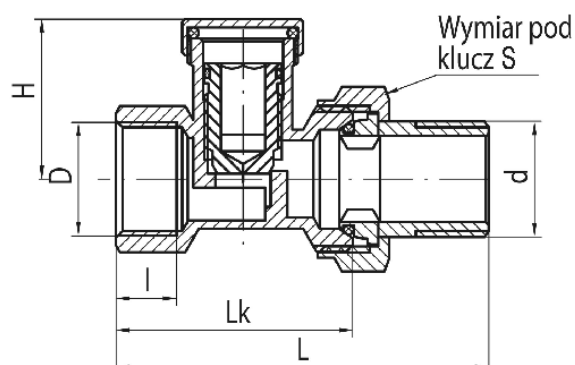

Cut-off valves VECTOR

Straight cut-off valve, nickel plated

Code	Colour	Dimensions								EAN13
		D	d	L	Lk	I	H	S		
4420020	nikiel / nickel	3/8"	Rp3/8	R3/8	64,5	43	10	29	24	5902273501657
4420080	nikiel / nickel	1/2"	Rp1/2	R1/2	67,5	43	11	29	30	5907451998427
4420300	biały / white	1/2"	Rp1/2	R1/2	67,5	43	11	29	30	5907451964354

Product usage:

For use in plumbing and central heating systems where the heating medium is water or water-glycol solution

Type:

Cut-off valves

Guarantee:

25-year

Technical data/Operating parameters:

Max pressure: 1,0 MPa,
Max temperature: 100°C