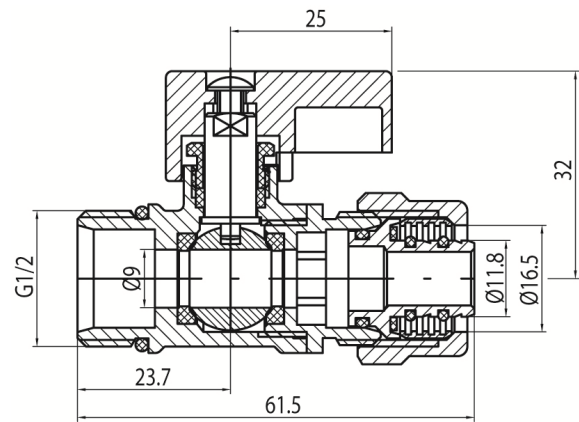

## Accessories for manifolds C.O.

Ball valve MINI with O-ring and Eurocone connections 16x2-G1/2, for cold water

Code	Dimensions	EAN13
6097350	G1/2	5907451969298

### Technical data/Operating parameters:

Max pressure: 1,0 MPa,  
Max temperature: 95°C

### Finish:

body, nut: nickel; ball: chrome